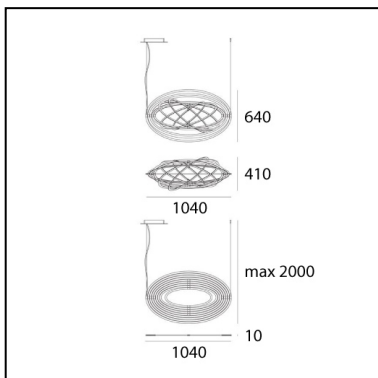

Copernico Suspension - Aluminum

Carlotta de Bevilacqua
Paolo Dell'Elce

IP20      Dimmerable: +  -

LUMINAIRE

- Watt: **30W**
- Delivered lumens output: **3686lm**
- CCT: **3000K**
- Efficiency: **100%**
- Efficacy: **122.88lm/W**
- CRI: **90**
- Dimmable Typology: **Push**

DESCRIPTION

Suspension lamp, coordinated with the wall lamp model. Nine concentric mobile ellipses obtained from a single aluminium plate support a circuit of 384 white Leds; the ellipses rotate independently on two different axes, enabling the light emission to be directed and numerous spatial configurations to be obtained at the same time. When the device is closed it is completely flat.

PRODUCT CODE: 1623010A

FEATURES

- Article Code: **1623010A**
- Colour: **Aluminum**
- Installation: **Suspension**
- Material: **Aluminum**
- Series: **Design Collection**
- Environment: **Indoor**
- Emission: **Diffused,direct,indirect**
- design by: **Carlotta de Bevilacqua, Paolo Dell'Elce**

DIMENSIONS

- Length: **cm 104**
- Width: **cm 41**
- Max Height from ceiling: **cm 200**
- Rotation: **360°**

SOURCES INCLUDED

- Category: **Led**
- Number: **1**
- Watt: **27,5W**
- Delivered lumens output: **3686lm**
- Color temperature (K): **3000K**